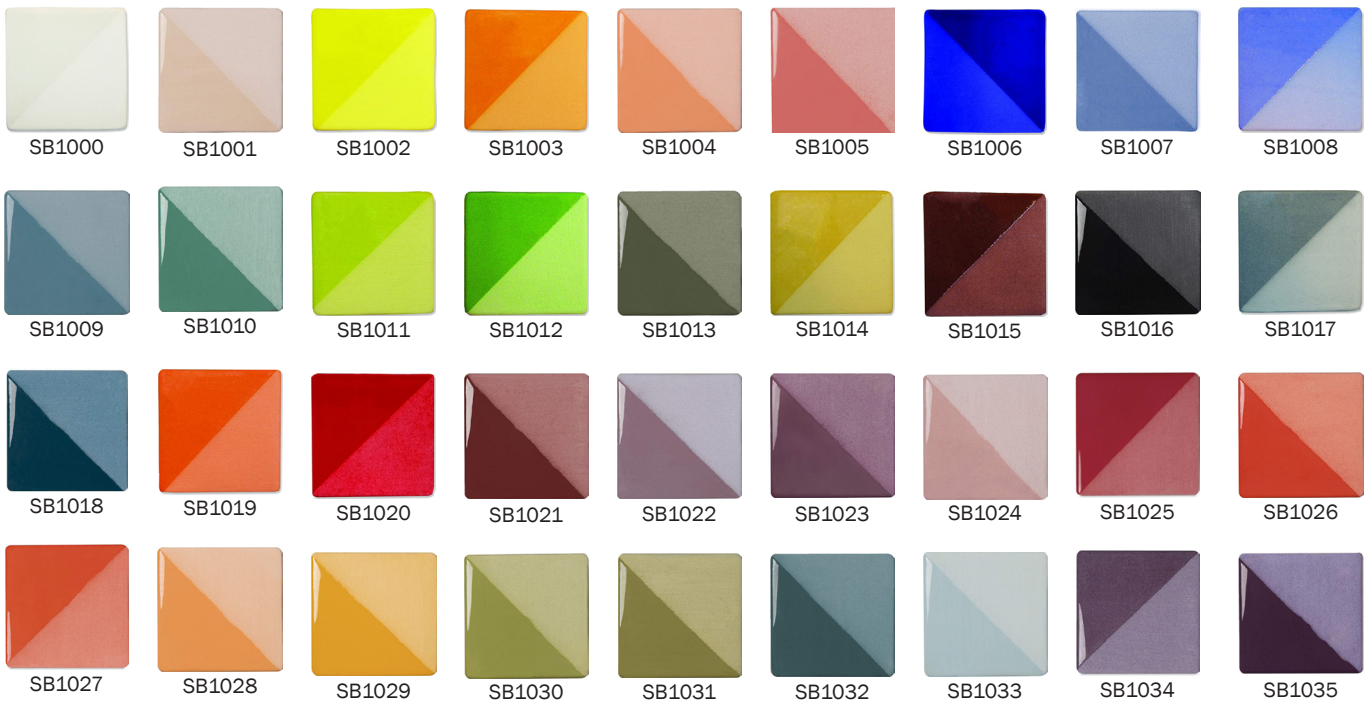

Speedball Underglazes fire consistently true, and are unmatched in vibrancy and value. Originally formulated to perform in a wide firing range (cone 05-6), these Underglazes have been successfully fired at Cone 10. Suitable for use on greenware or bisque, each color produces a soft, velvety finish when left unglazed, and intensifies in richness when covered with a clear glaze.

Speedball Underglazes are formulated to be a far thicker, concentrated consistency than competitive brands. This allows artists the chance to easily adjust using water to the desired workability and extend the amount of product available in every jar, oftentimes doubling or tripling the quantity available and delivering an even more superior value to your studio. Even better, the bold, eye-catching color of these Underglazes won't be compromised, no matter how much you thin the product, making for a happy kiln opening and studio budget every time!

We offer 20% off the 2oz or Pint prices if you buy 6+ of the same item number and size.

	2 oz	Pint		2 oz	Pint
SB1000 ...White	$6.82		SB1018 ...Sea Blue	$6.82	SB1068.....$19.72
SB1001 ...Cream.....	$6.82	SB1050.....$19.72	SB1019 ...Orange.....	$9.10	SB1069.....$30.87
SB1002 ...Yellow.....	$9.17	SB1051.....$19.72	SB1020 ...Red	$10.17	SB1070.....$34.73
SB1003 ...Yellow Orange.....	$8.05	SB1052.....$26.30	SB1021 ...Burgundy.....	$10.17	SB1071.....$34.73
SB1004 ...Melon.....	$8.05	SB1053.....$26.07	SB1022 ...Purple	$9.10	SB1072.....$30.87
SB1005 ...Pink.....	$7.41	SB1054.....$26.07	SB1023 ...Violet.....	$9.10	SB1073.....$30.87
SB1006 ...Royal Blue	$9.10	SB1055.....$22.37	SB1024 ...Soft Pink.....	$7.41	SB1074.....$22.37
SB1007 ...Medium Blue	$6.82	SB1056.....$30.87	SB1025 ...Carmine.....	$9.10	SB1075.....$30.87
SB1008 ...Sky Blue	$6.82	SB1057.....$19.72	SB1026 ...Flame Red.....	$9.10	SB1076.....$30.87
SB1009 ...Turquoise	$6.82	SB1058.....$19.72	SB1027 ...Mandarin Orange	$10.26	SB1077.....$35.04
SB1010 ...Aqua	$6.82	SB1059.....$19.72	SB1028 ...Peach.....	$8.05	SB1078.....$26.07
SB1011 ...Chartreuse	$6.82	SB1060.....$19.72	SB1029 ...Saffron Yellow	$9.17	SB1087.....$31.15
SB1012 ...Medium Green.....	$7.41	SB1061.....$19.72	SB1030 ...Leaf Green	$7.41	SB1088.....$22.37
SB1013 ...Pine.....	$6.82	SB1062.....$22.37	SB1031 ...Avocado.....	$9.17	SB1089.....$31.15
SB1014 ...Tan.....	$6.82	SB1063.....$19.72	SB1032 ...Teal.....	$6.82	SB1090.....$19.72
SB1015 ...Brown	$6.82	SB1064.....$19.72	SB1033 ...Blue Frost.....	$6.82	SB1091.....$19.72
SB1016 ...Black.....	$8.05	SB1065.....$19.72	SB1034 ...Amethyst.....	$10.26	SB1092.....$35.04
SB1017 ...Gray	$6.82	SB1066.....$26.07	SB1035 ...Royal Purple	$10.26	SB1093.....$35.04
		SB1067.....$19.72